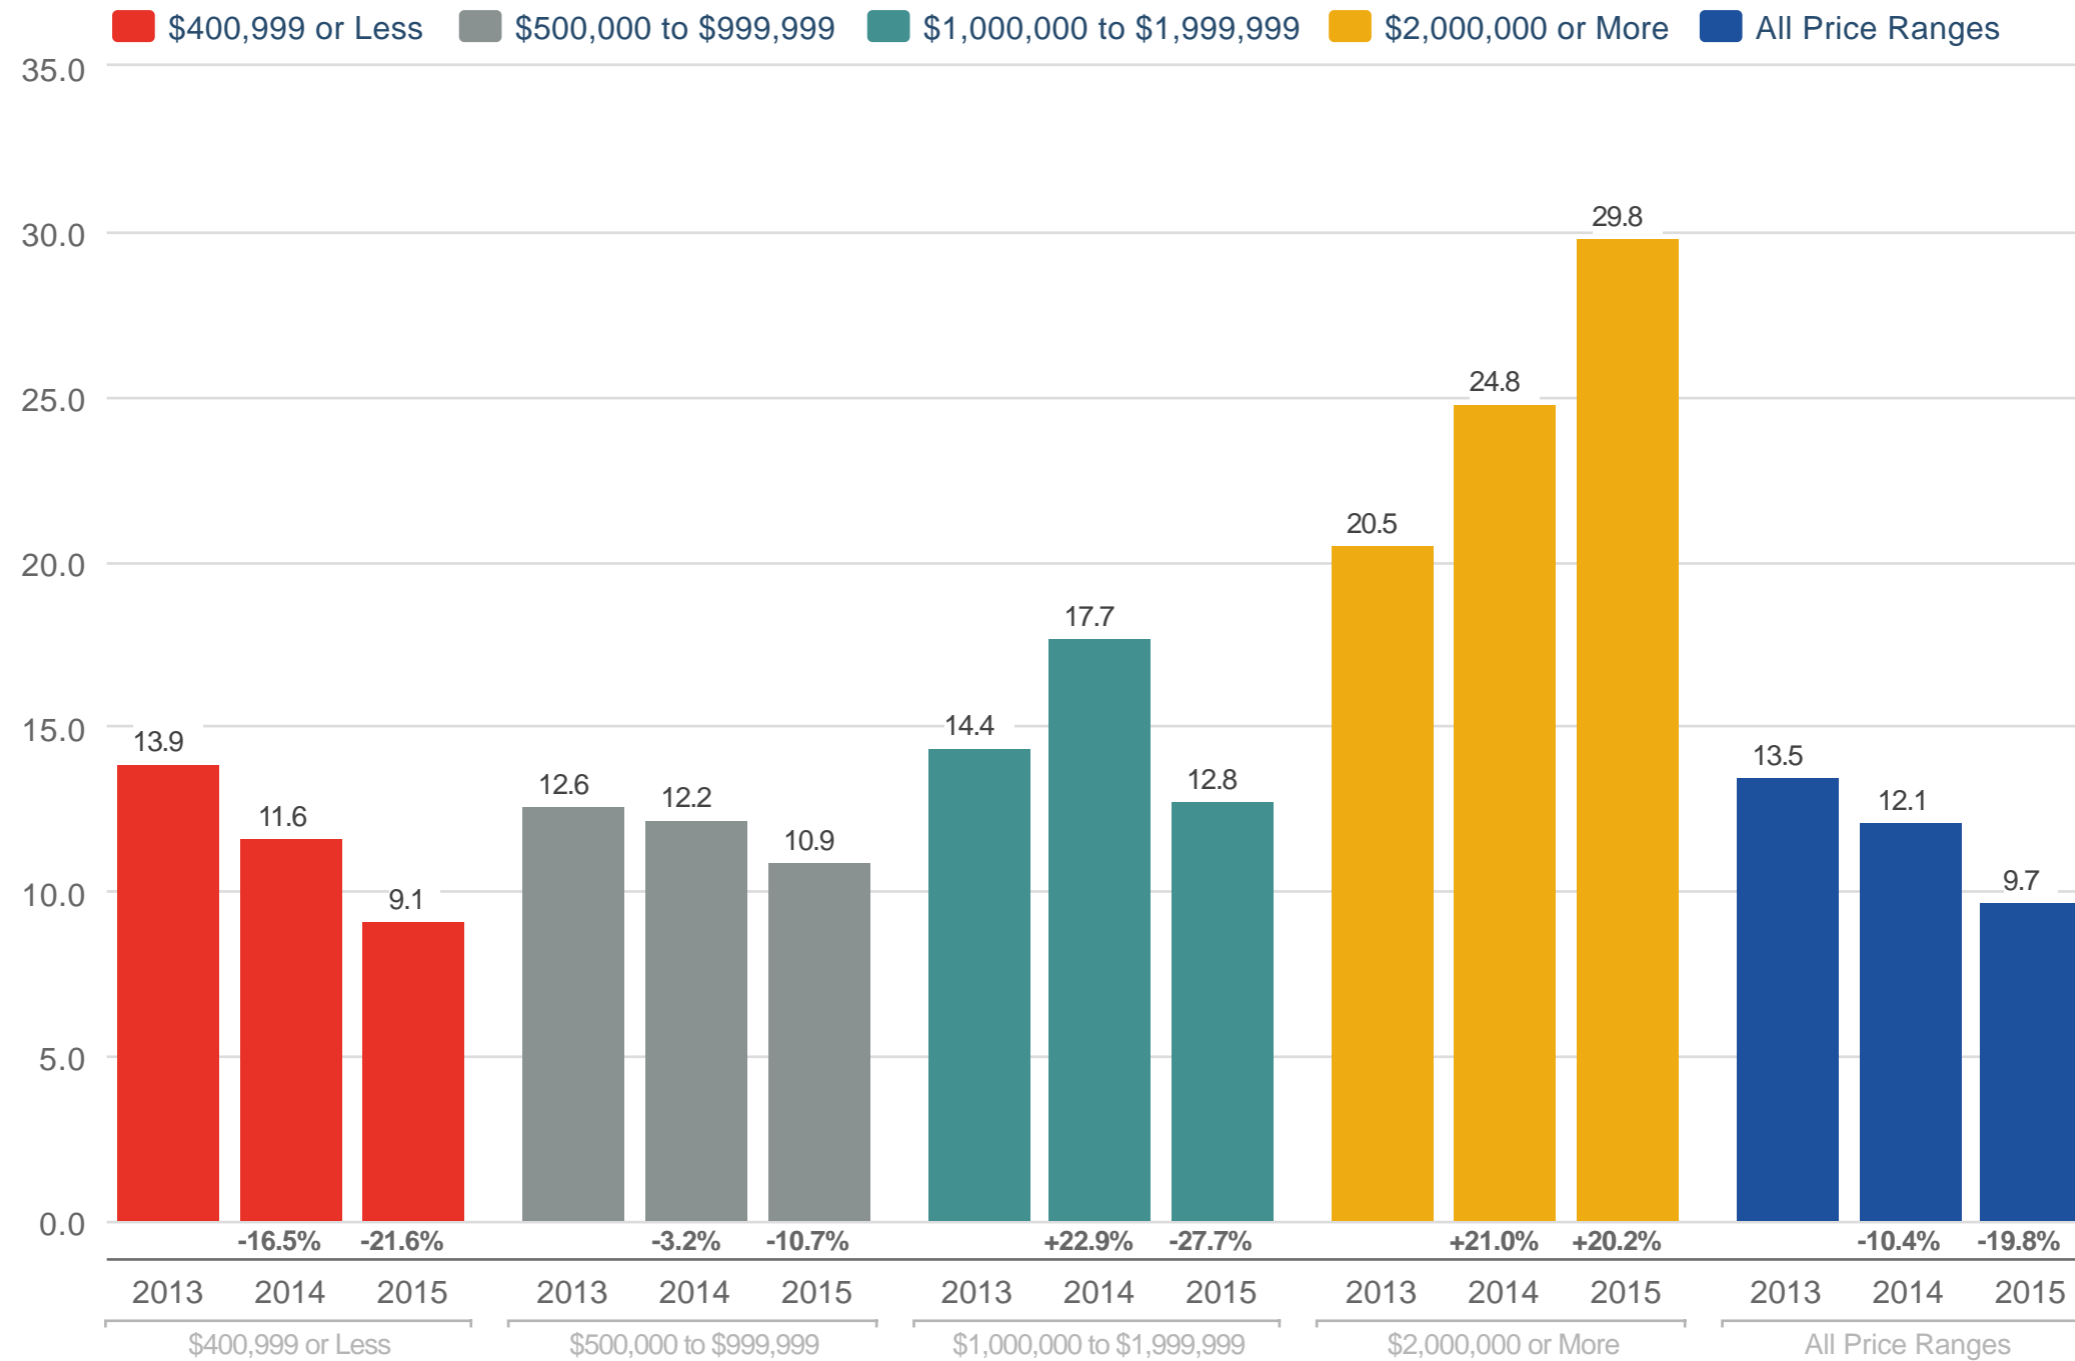

October Months Supply of Homes for Sale - By Price Range

Lake Norman

Each data point is 12 months of activity. Data is from November 2, 2015.

All data from CarolinaMLS. Report provided by Charlotte Regional Realtor® Association. Data deemed reliable, but not guaranteed. Powered by 10K Research and Marketing.